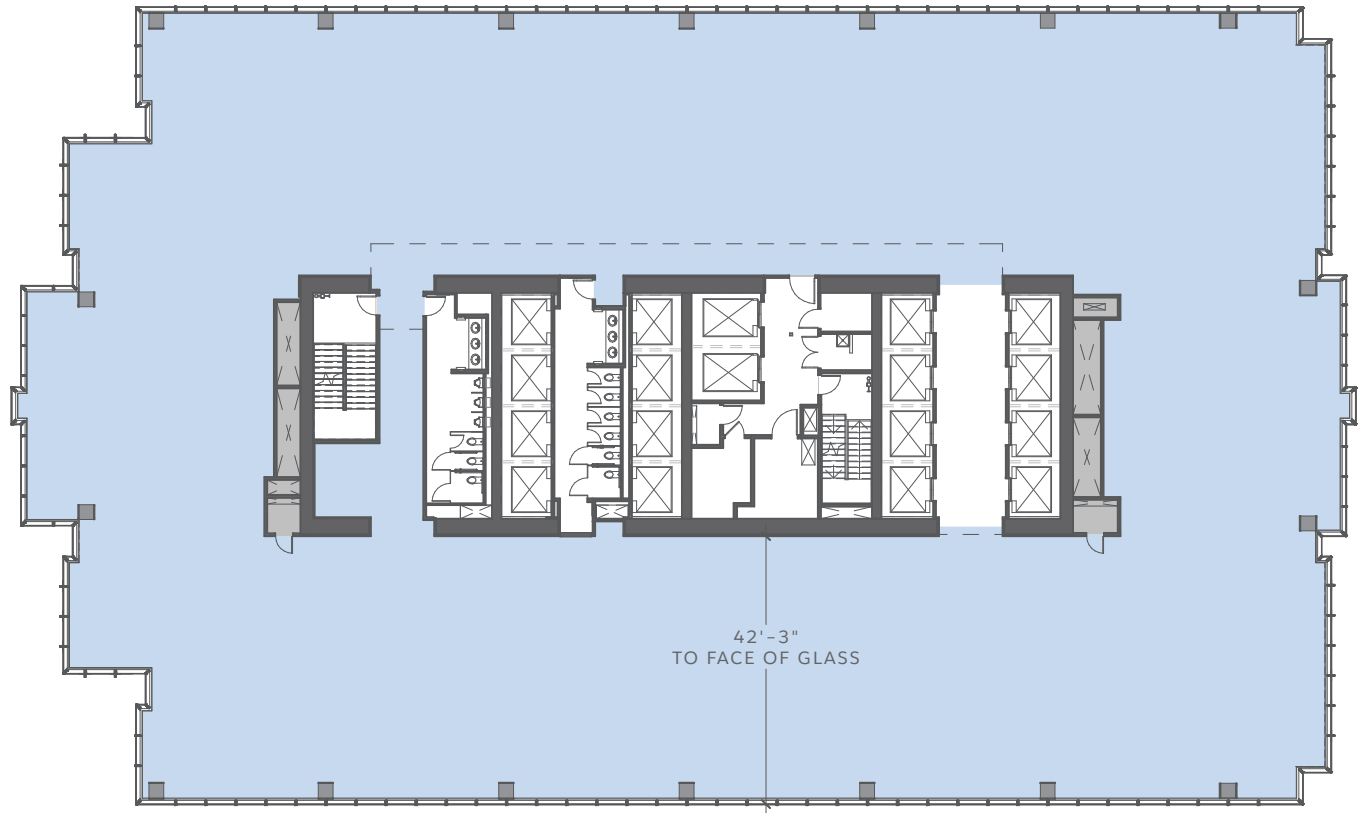

Salesforce Tower

CHICAGO

333 WOLF POINT PLAZA

LEVEL 22-37

MID RISE OFFICE

APPROXIMATELY 24,860 RSF

CHICAGO RIVER

Salesforce Tower

CHICAGO
333 WOLF POINT PLAZA

LEVEL 40-50
HIGH RISE OFFICE
APPROXIMATELY 25,850 RSF

CHICAGO RIVER

Salesforce Tower

CHICAGO
333 WOLF POINT PLAZA

LEVEL 52-54
HIGH RISE OFFICE
APPROXIMATELY 23,900 RSF

CHICAGO RIVER