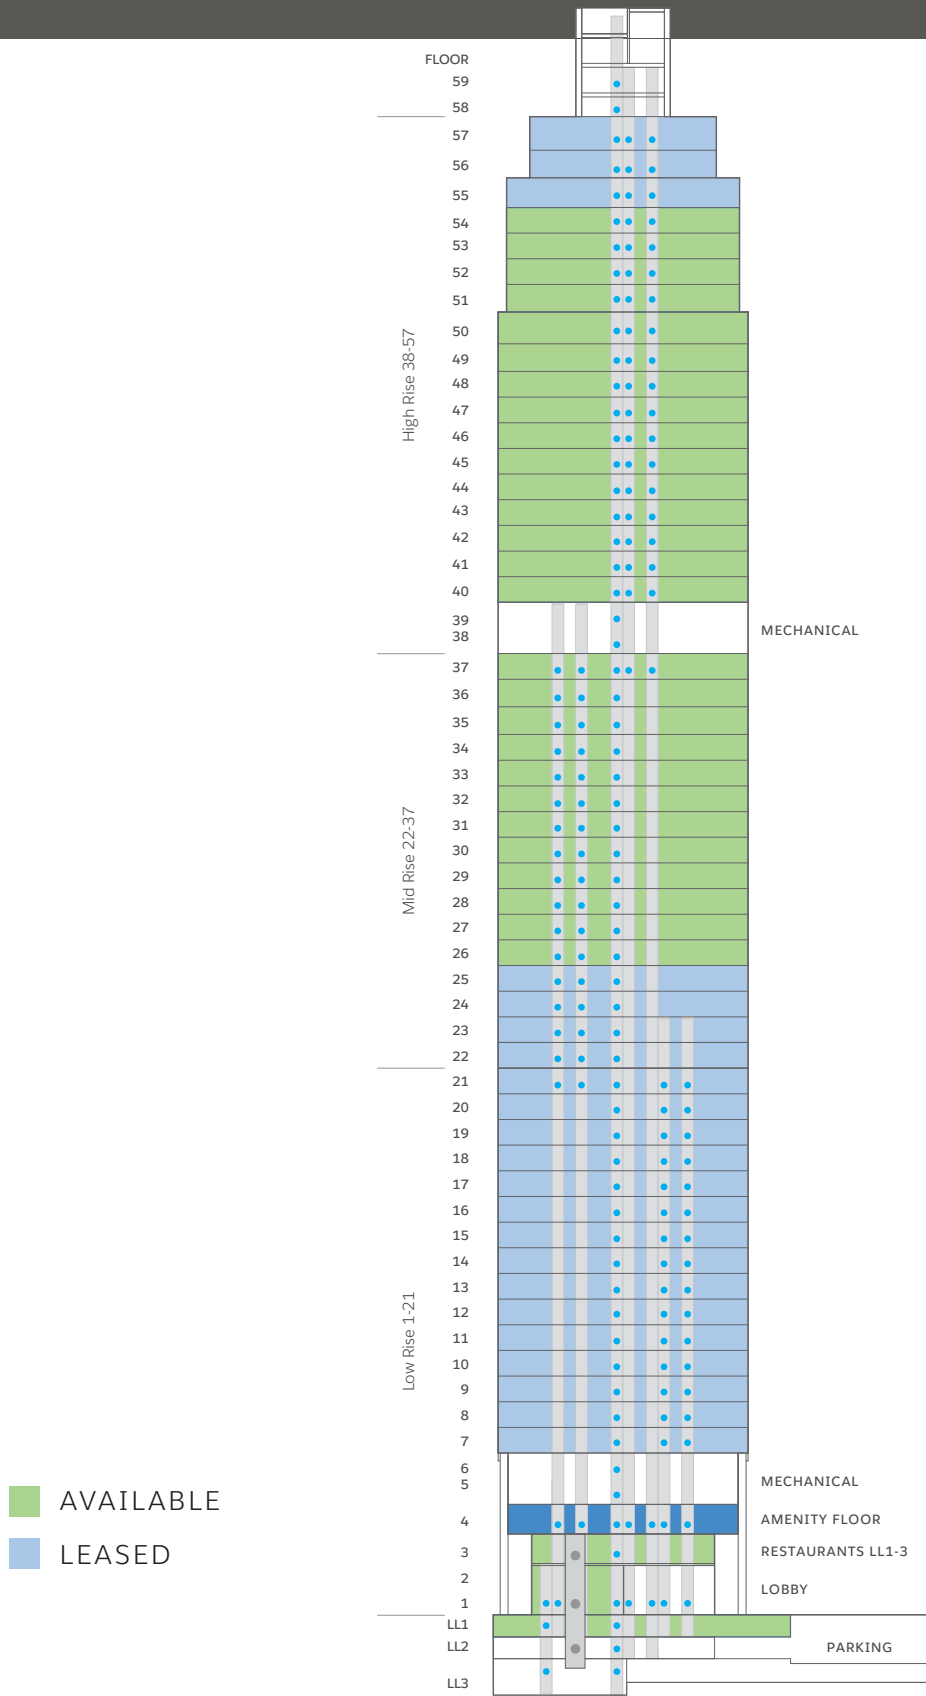

Salesforce Tower

CHICAGO

333 WOLF POINT PLAZA

AVAILABLE
LEASED